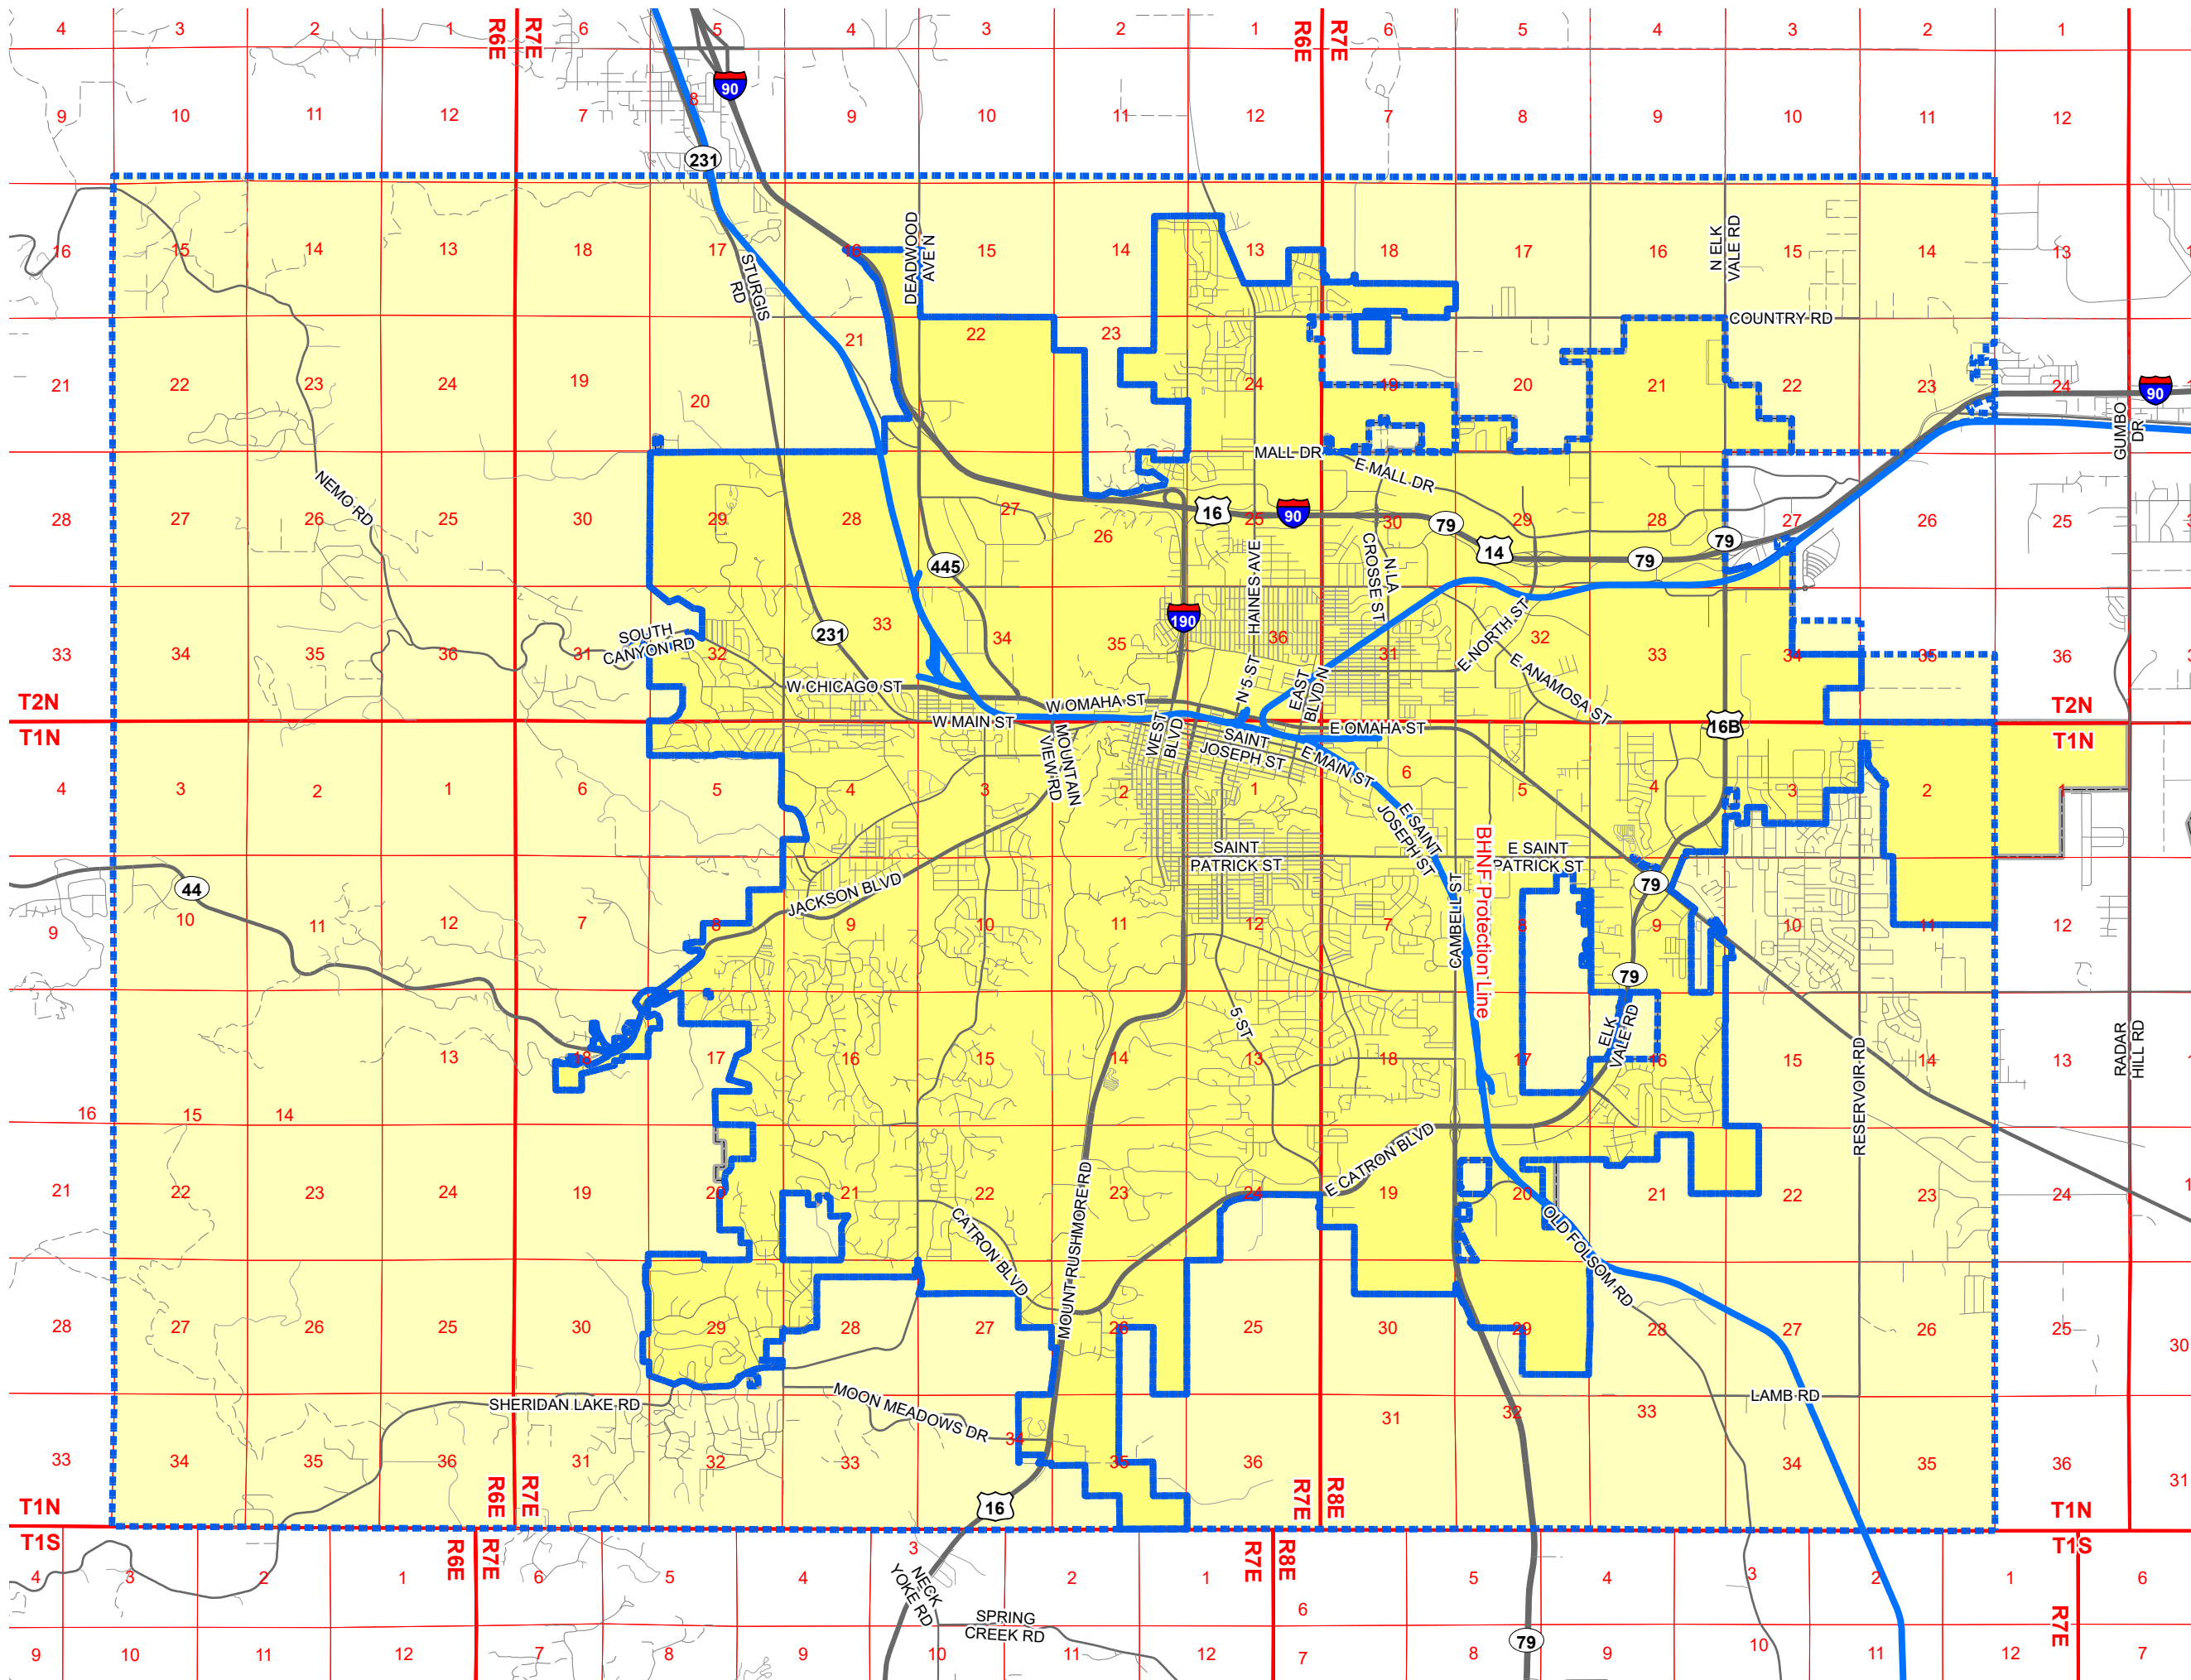

Rapid City Area Air Quality Control Zone

 Boundary of Rapid City Air Quality Control Zone

 Portion of Pennington County covered by County Ordinance No. 12

 Rapid City limits - covered by RCMC Chapters 8.34 through 8.44

Rapid City Area Air Quality Board

04/09/26