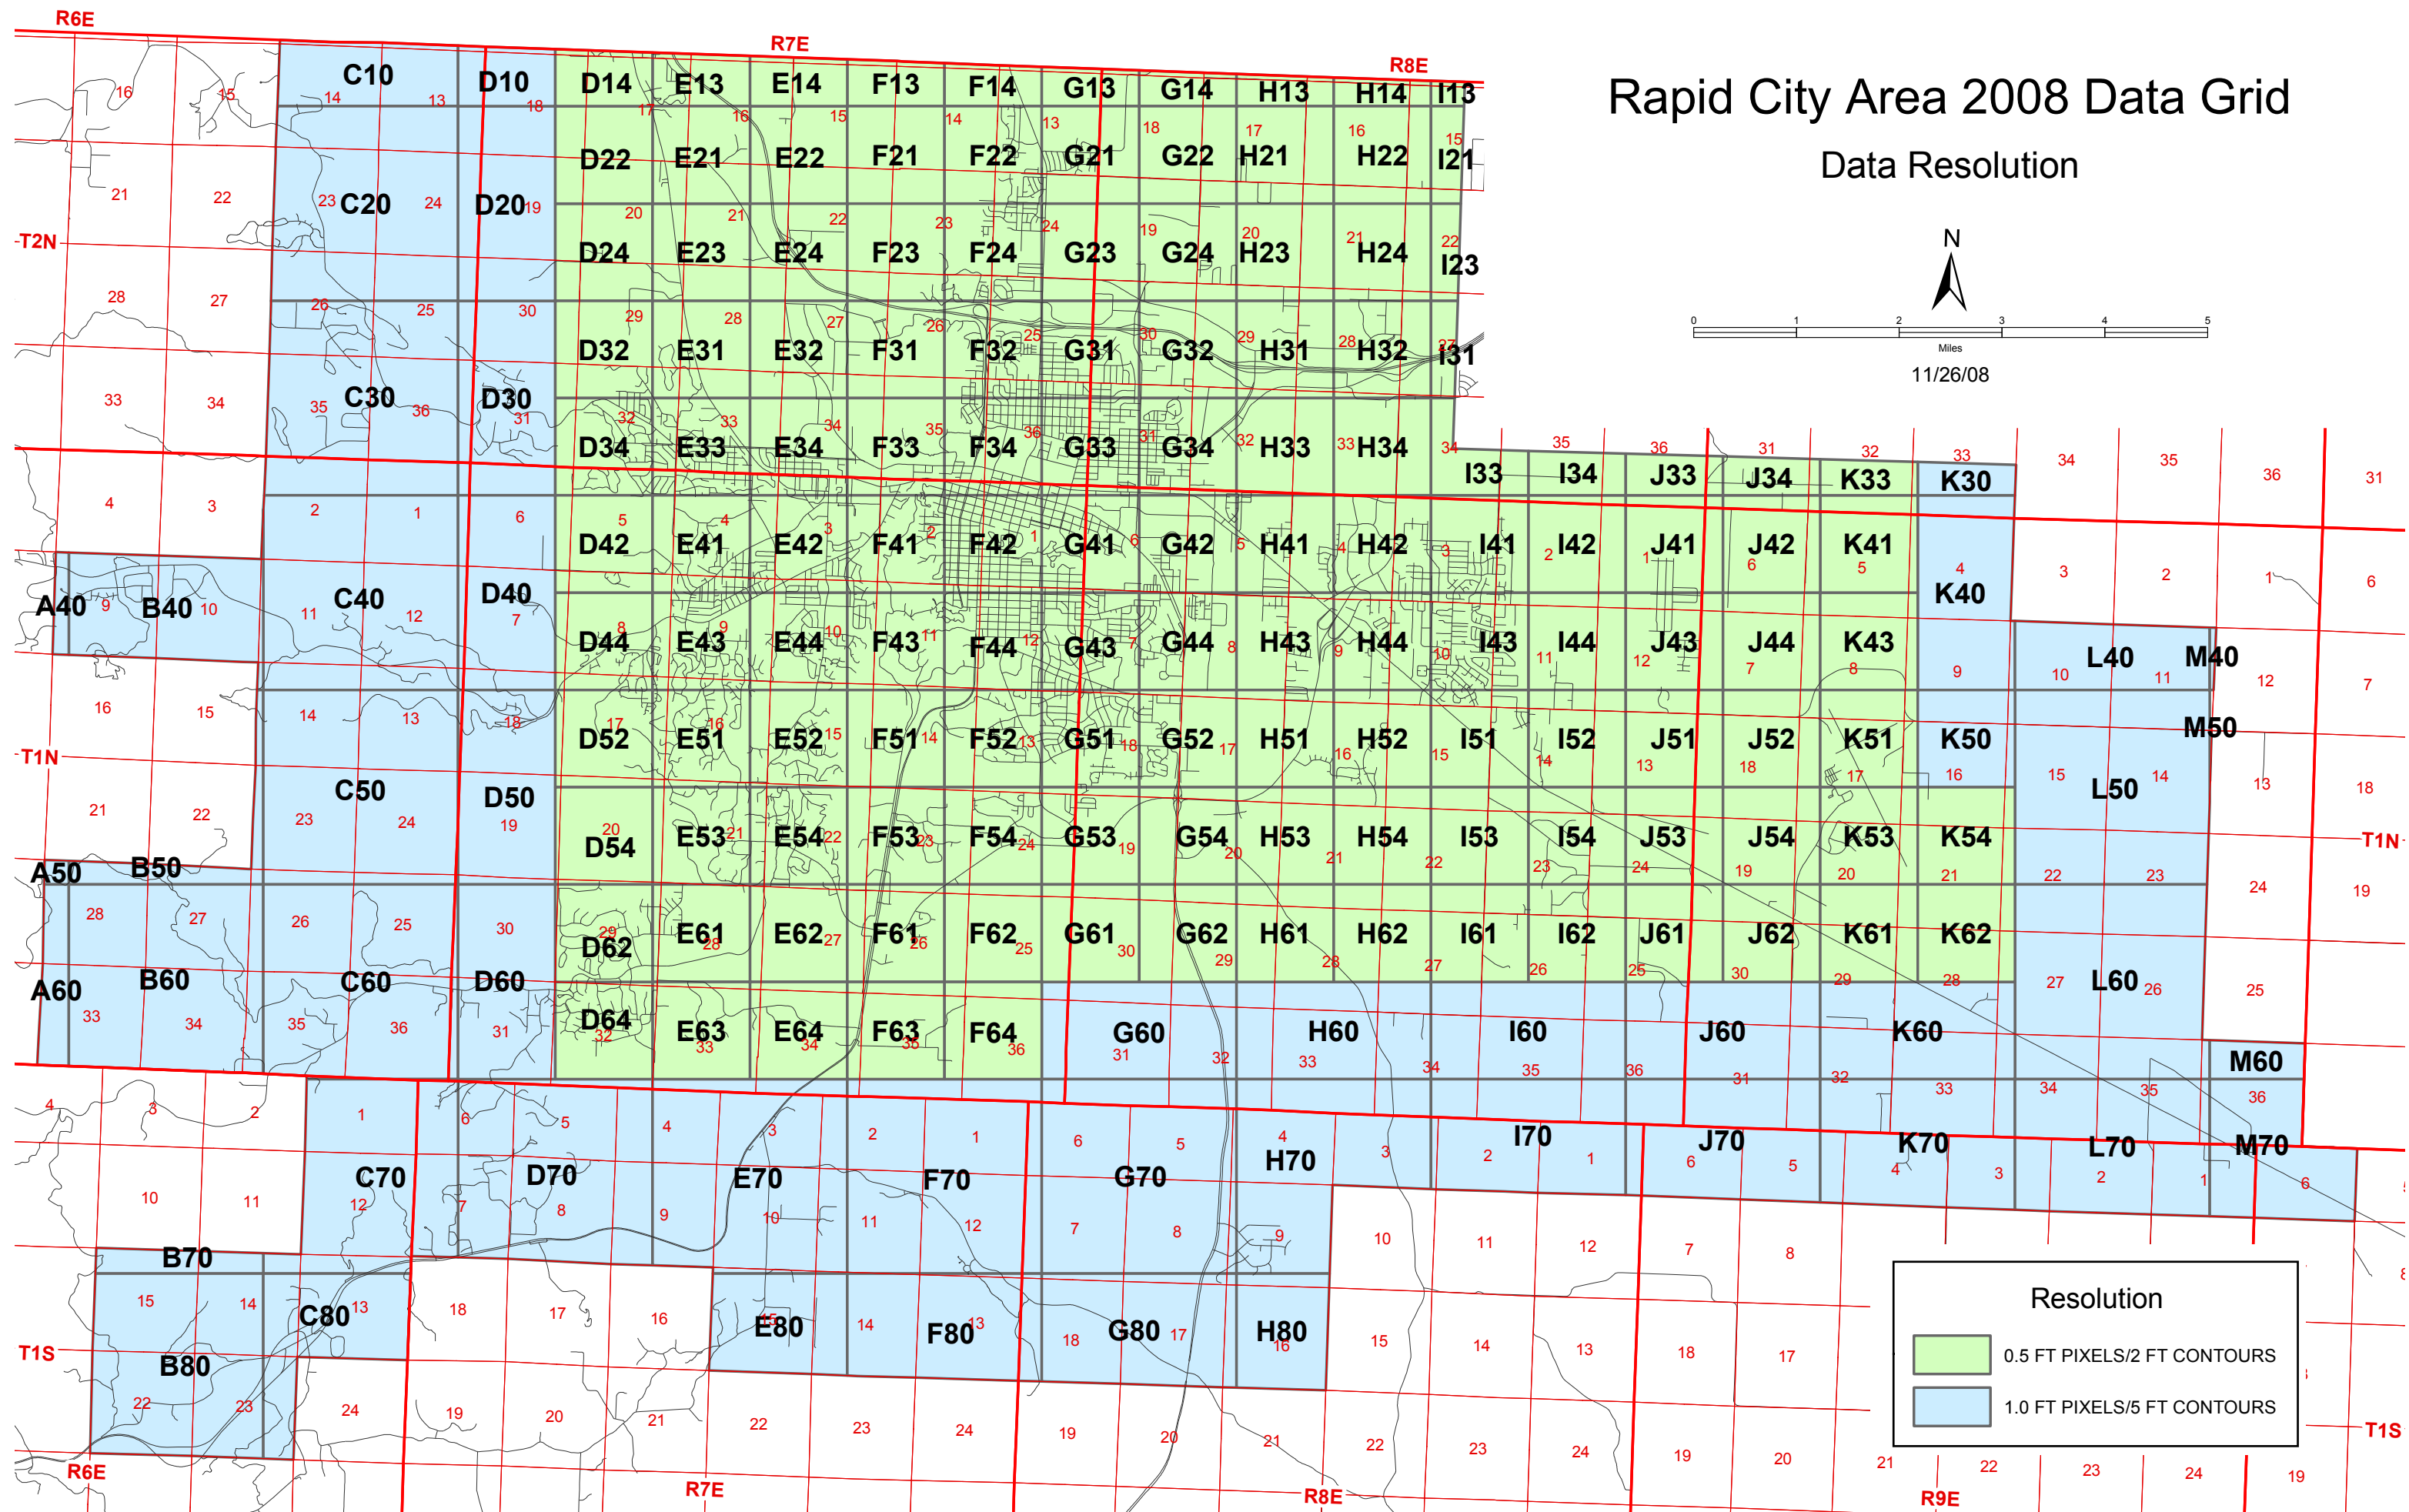

Rapid City Area 2008 Data Grid

Data Resolution

Resolution	
	0.5 FT PIXELS/2 FT CONTOURS
	1.0 FT PIXELS/5 FT CONTOURS